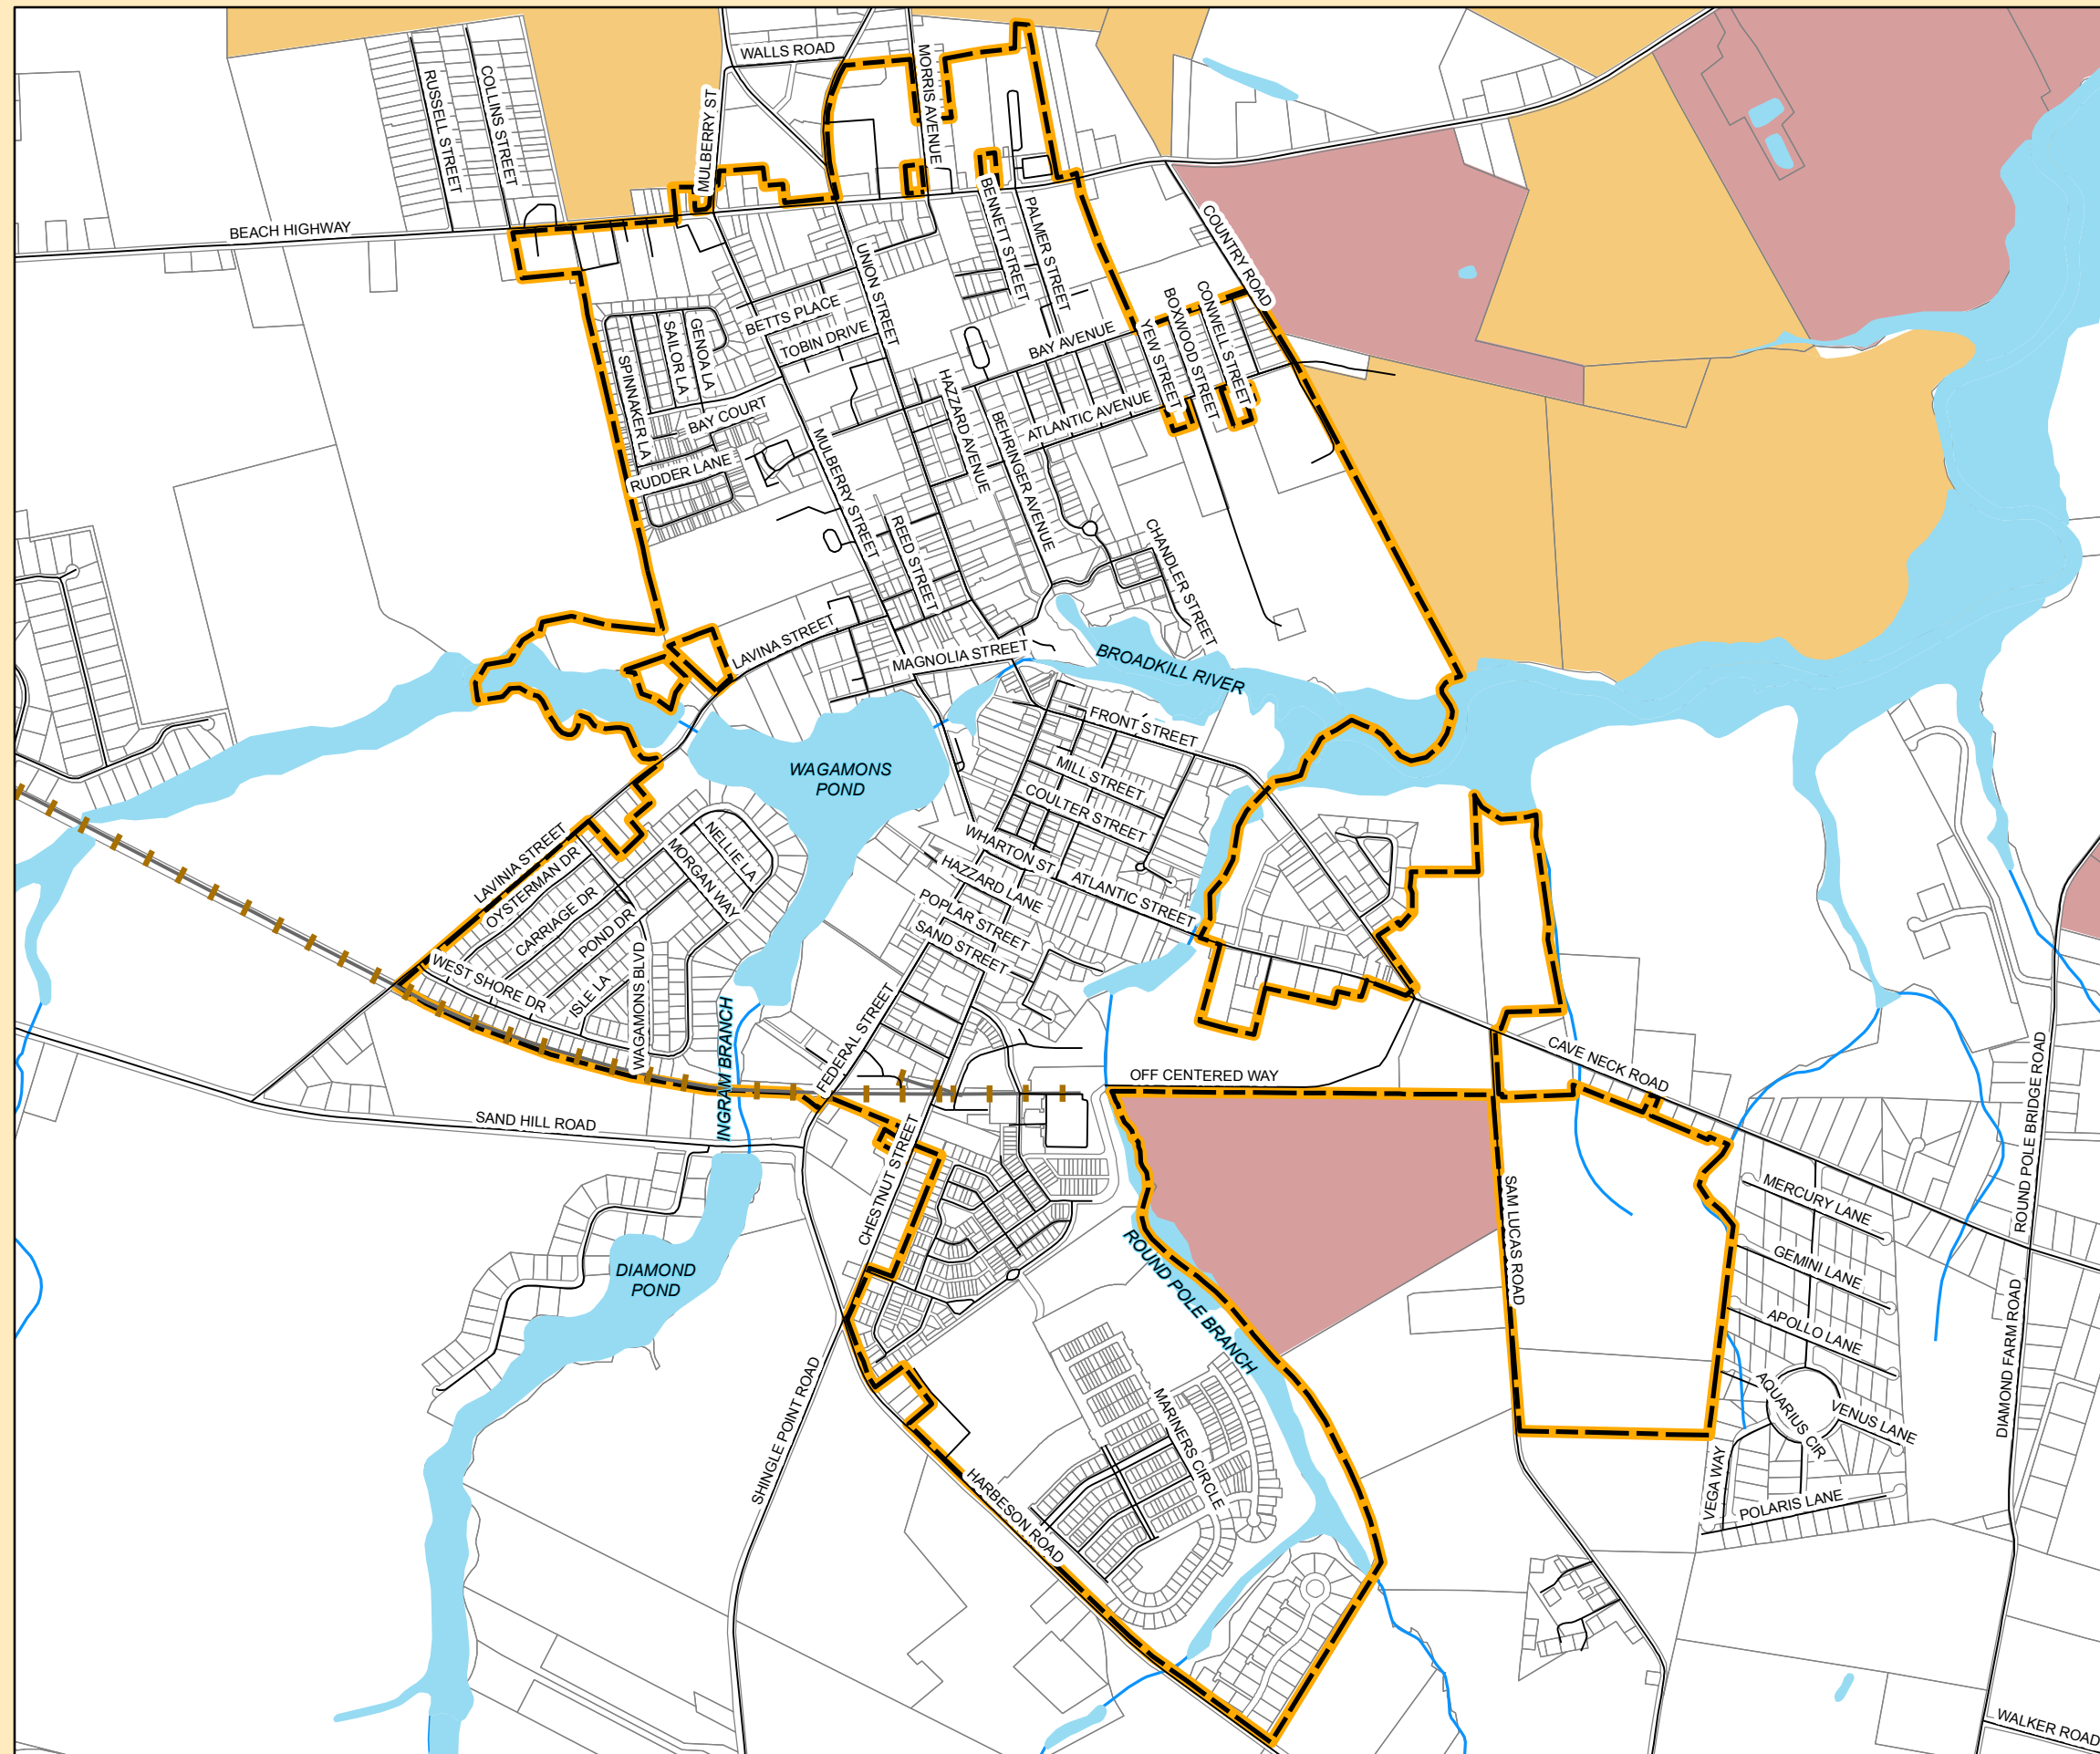

Town of Milton, Delaware

Exhibit D2: Agricultural Lands

- Roads
- - - Railroads
- Streams
- ⎓ Town Boundary
- Lakes, Ponds, & Rivers
- Tax Parcels
- Agricultural Easements
- Agricultural Districts

January 2017

Sources:
Roads: Delaware Department of Transportation centerline file
Railroads: United States Geological Survey
Tax Parcels: State of Delaware FirstMAP state tax parcels
Municipal boundaries: Delaware Office of State Planning Coordination
Agricultural Districts: Delaware Department of Agriculture, 2013
Water Areas: United States Geological Survey, National Hydrography Dataset

Note:
This map is a depiction of the best available information provided by the sources listed. Pennoni does not guarantee the accuracy of the data shown. Users of this map shall be responsible for verifying all information.