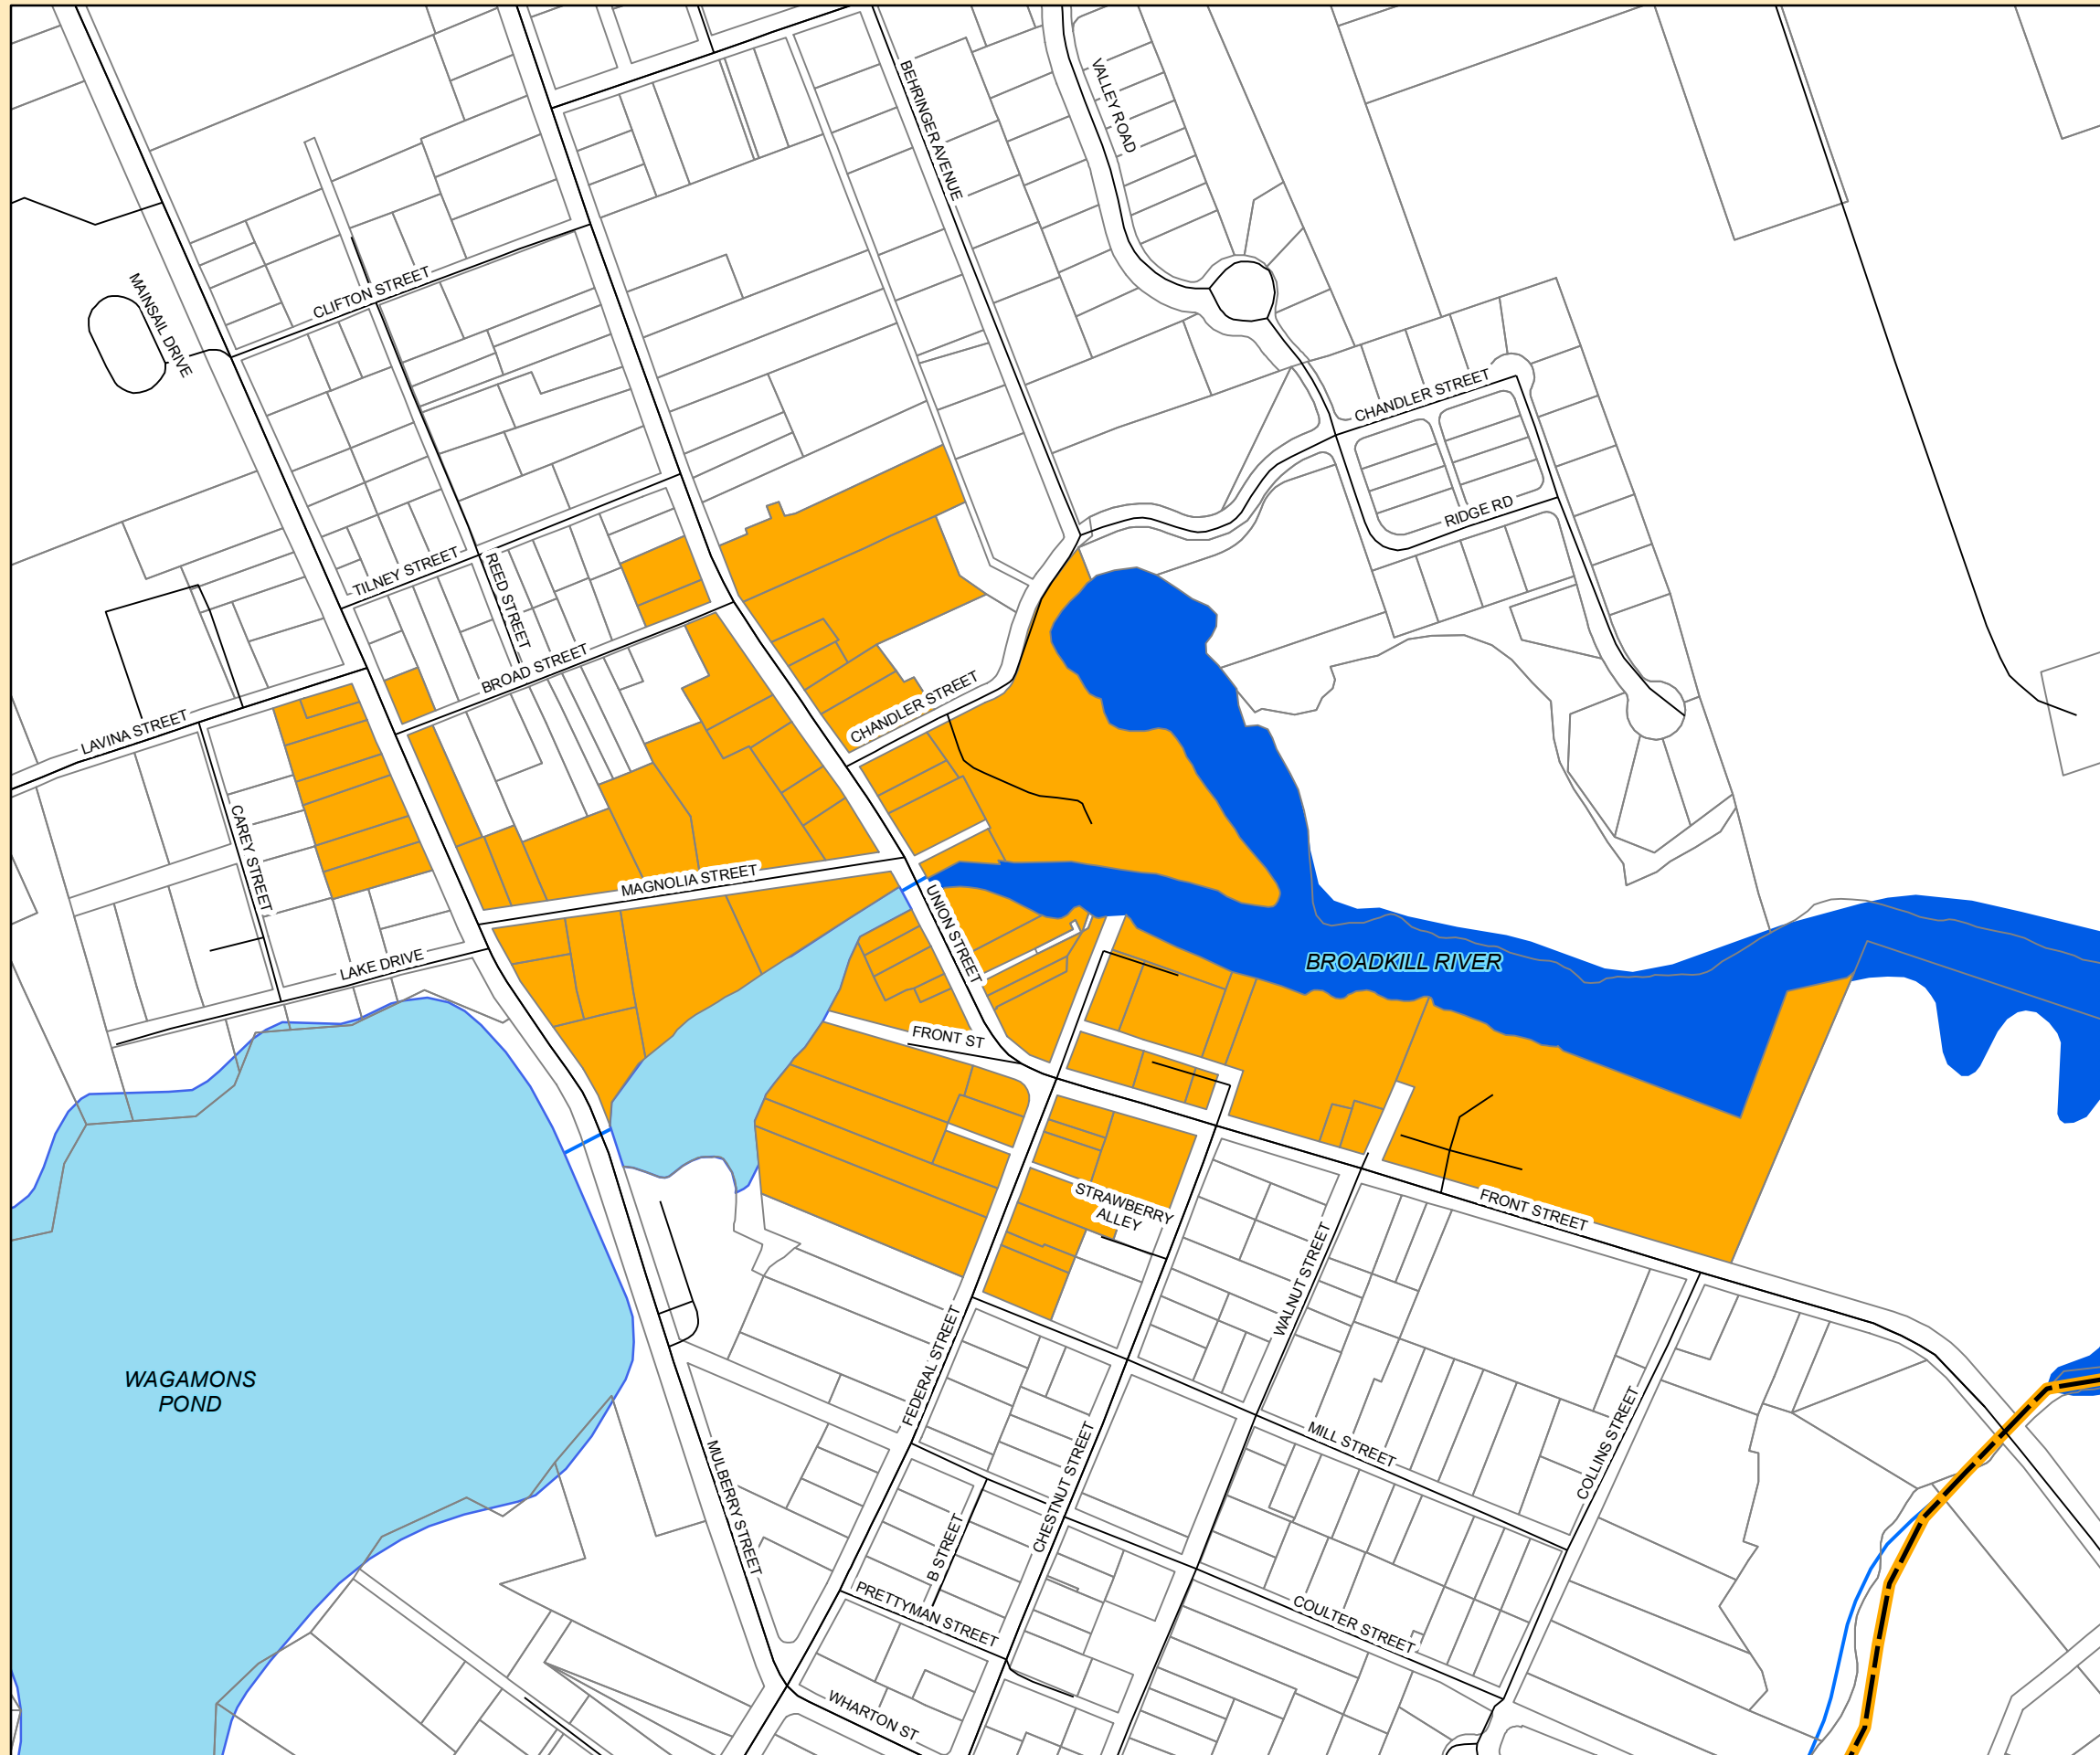

Town of Milton, Delaware

Exhibit I: Town Center

- Roads
- Town Boundary
- Tax Parcels
- Town Center
- Lake/Pond
- River/Stream

January 2017

Sources:
Roads: Delaware Department of Transportation centerline file
Tax Parcels: State of Delaware FirstMAP state tax parcels
Municipal boundaries: Delaware Office of State Planning Coordination
Town Center: Town of Milton
Water Areas: United States Geological Survey, National Hydrography Dataset

Note:
This map is a depiction of the best available information provided by the sources listed. Pennoni does not guarantee the accuracy of the data shown. Users of this map shall be responsible for verifying all information.