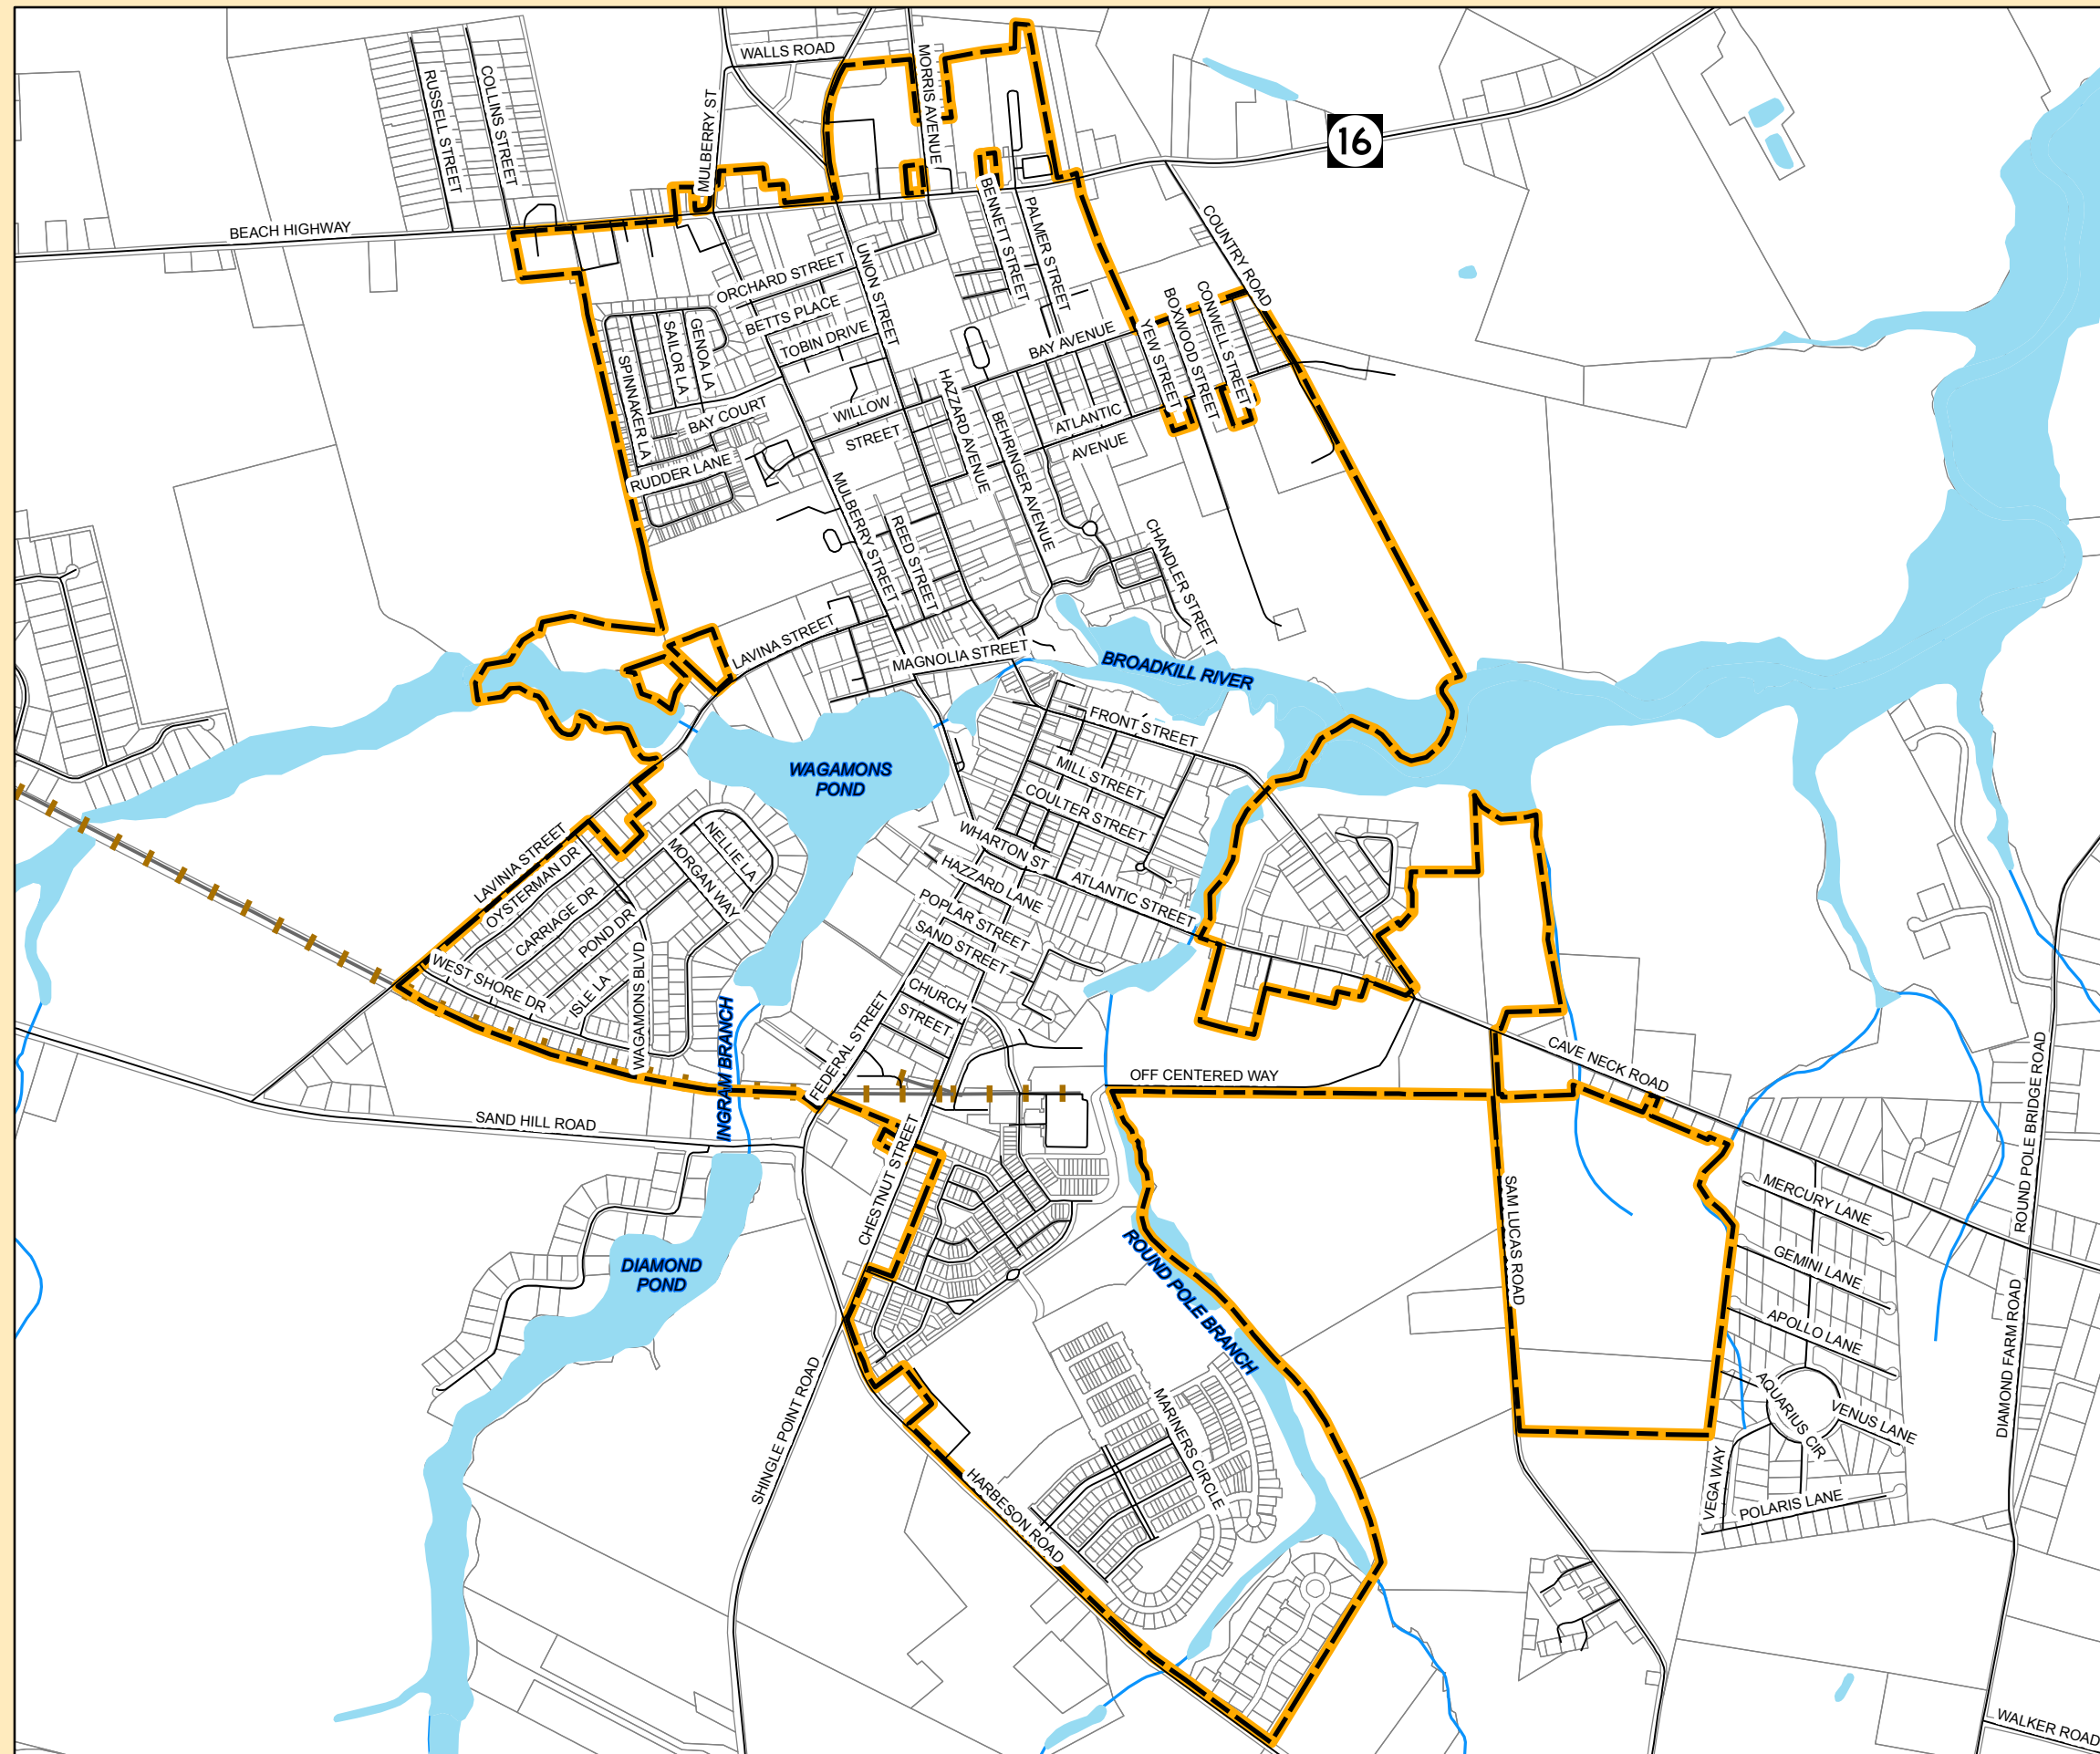

# Town of Milton, Delaware

## Exhibit C: Roads and Boundaries

- Roads
- +— Railroads
- Streams
- Town Boundary
- Lakes, Ponds, & Rivers
- Tax Parcels

January 2017

Sources:  
Roads: Delaware Department of Transportation centerline file  
Railroads: United States Geological Survey  
Tax Parcels: State of Delaware FirstMAP state tax parcels  
Municipal boundaries: Delaware Office of State Planning Coordination  
Water Areas: United States Geological Survey, National Hydrography Dataset

Note:  
This map is a depiction of the best available information provided by the sources listed. Pennoni does not guarantee the accuracy of the data shown. Users of this map shall be responsible for verifying all information.