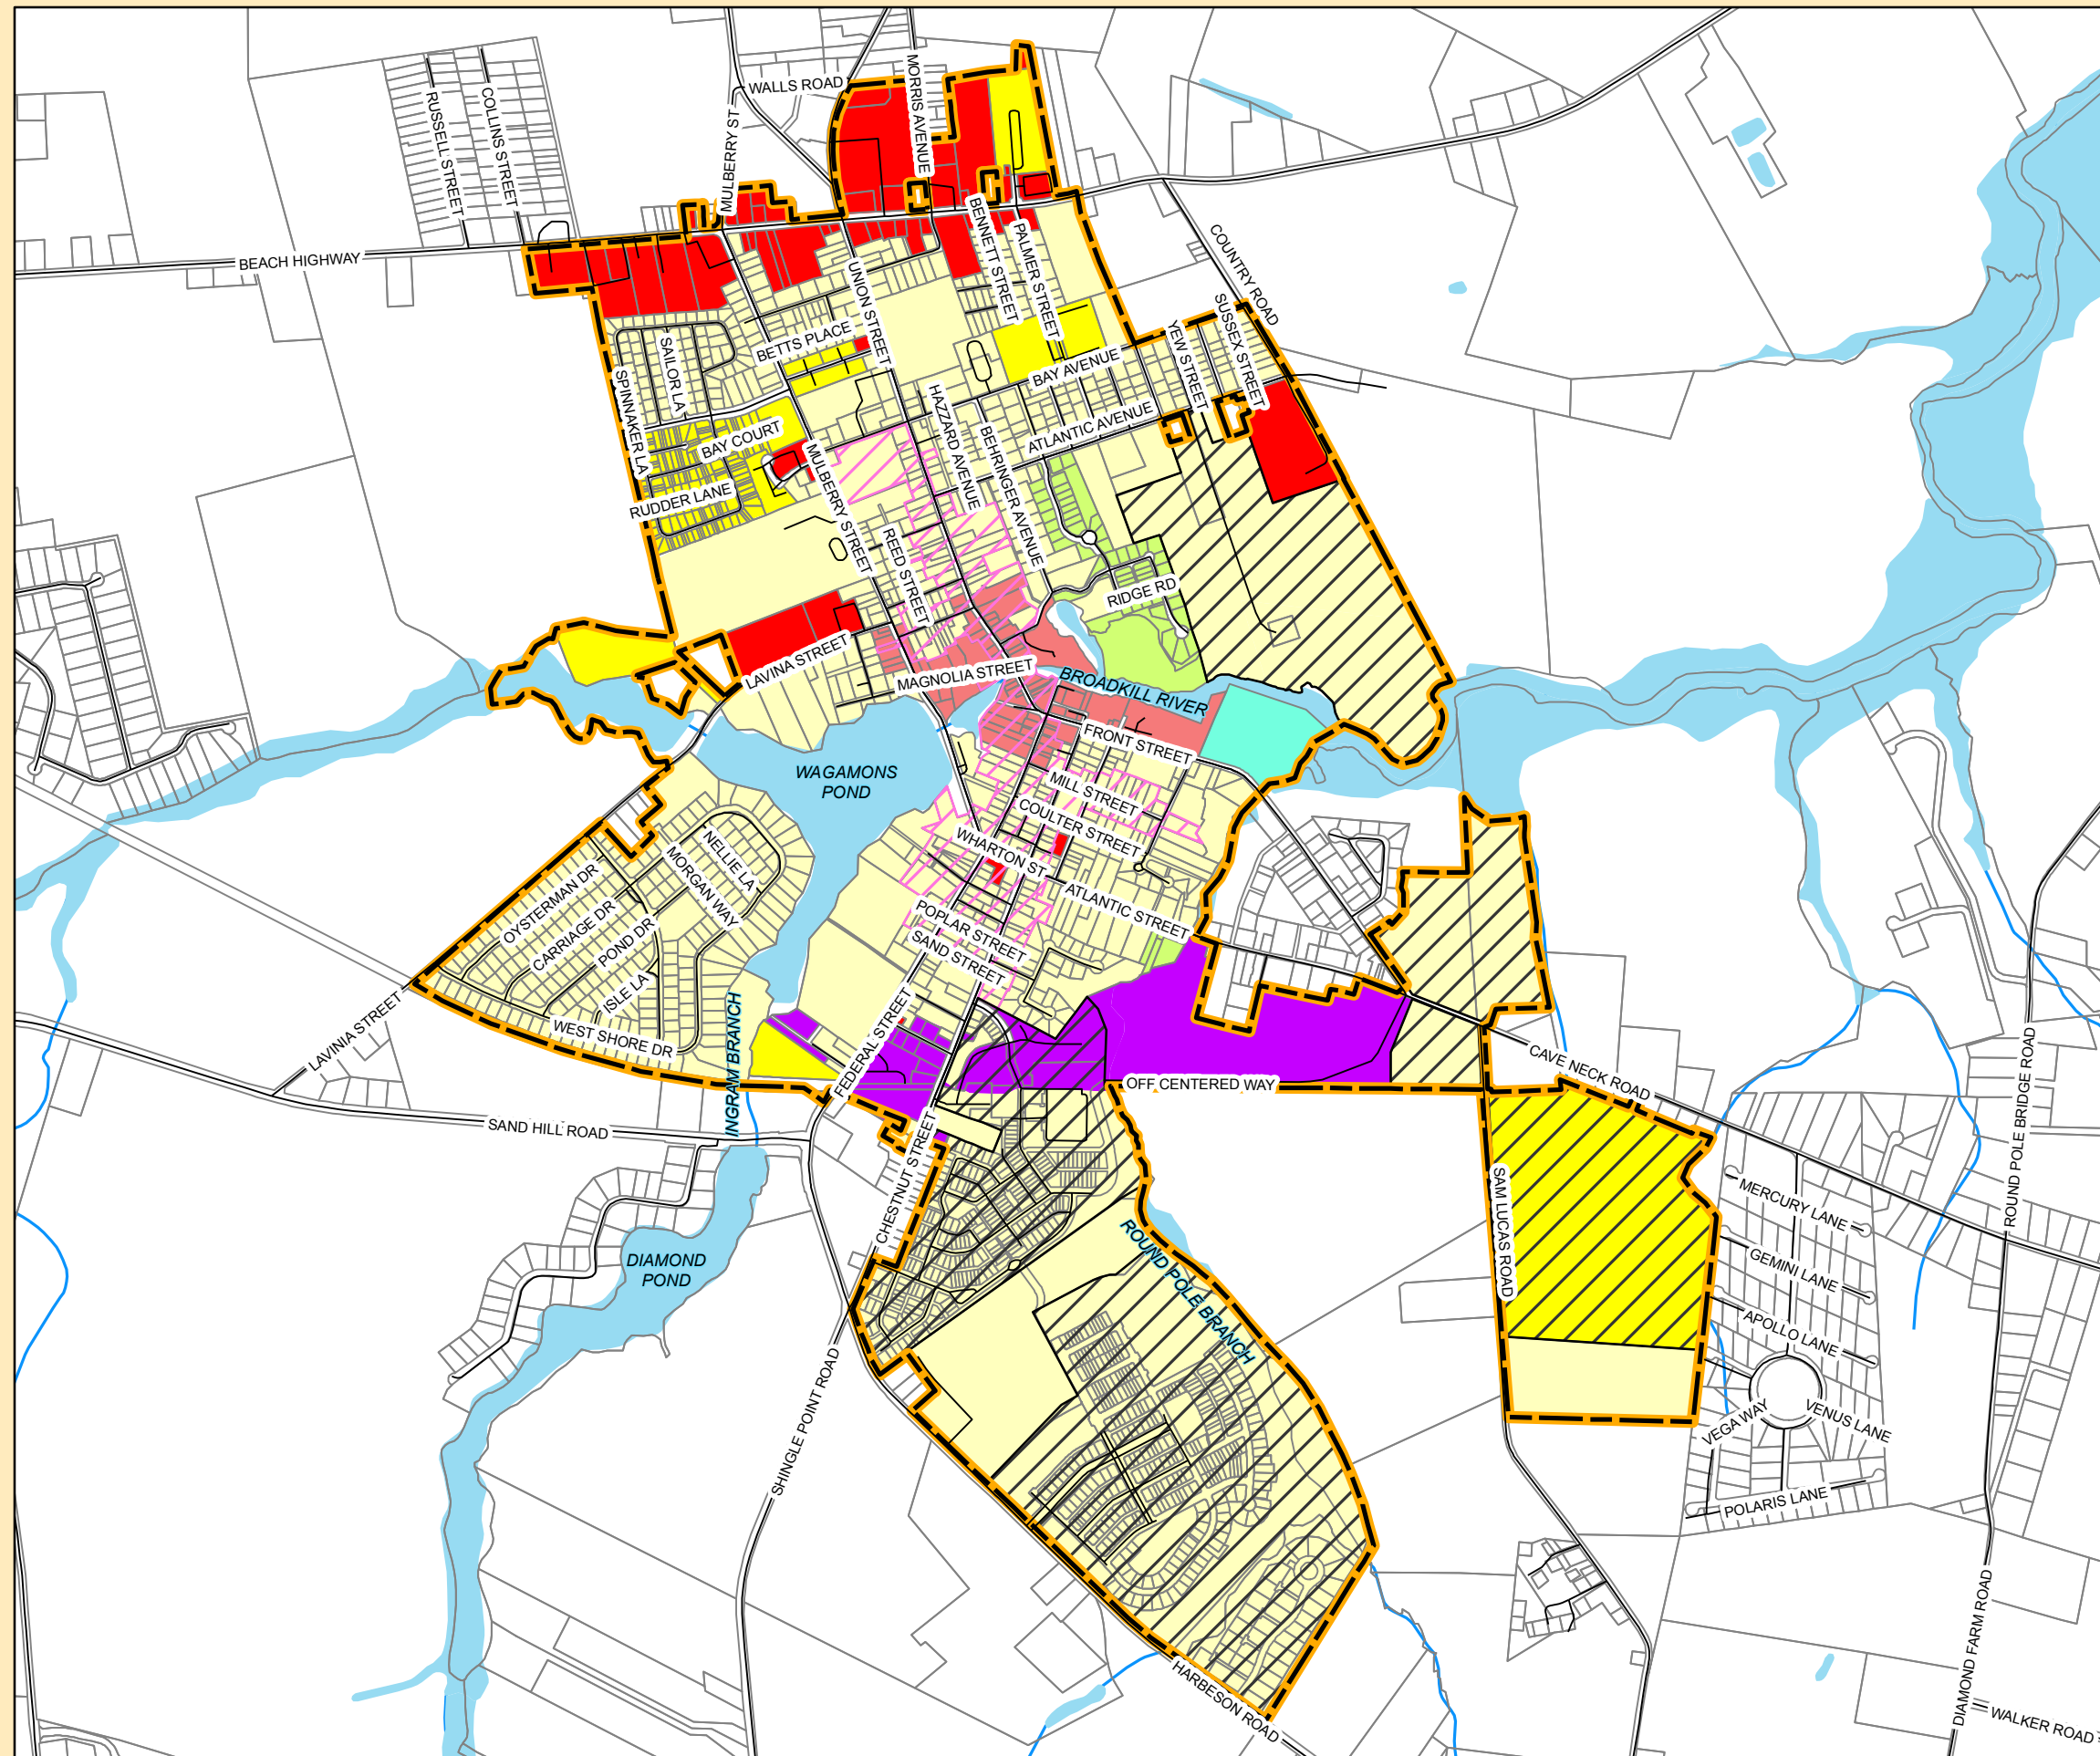

Town of Milton, Delaware

Exhibit F: Existing Zoning

- Roads
 - Streams
 - ▭ Town Boundary
 - ▭ Tax Parcels
 - ▭ Lakes, Ponds, & Rivers
- Milton Zoning**
- ▭ C1
 - ▭ LI1
 - ▭ M-R
 - ▭ R1
 - ▭ R2
 - ▭ R3
 - ▭ TC
 - ▭ HPD-OD
 - ▭ LPD

January 2017

Sources:
 Roads: Delaware Department of Transportation centerline file
 Railroads: United States Geological Survey
 Tax Parcels: State of Delaware FirstMAP state tax parcels
 Municipal boundaries: Delaware Office of State Planning Coordination
 Water Areas: United States Geological Survey, National Hydrography Dataset
 Zoning: Town of Milton

Note:
 This map is a depiction of the best available information provided by the sources listed. Pennoni does not guarantee the accuracy of the data shown. Users of this map shall be responsible for verifying all information.