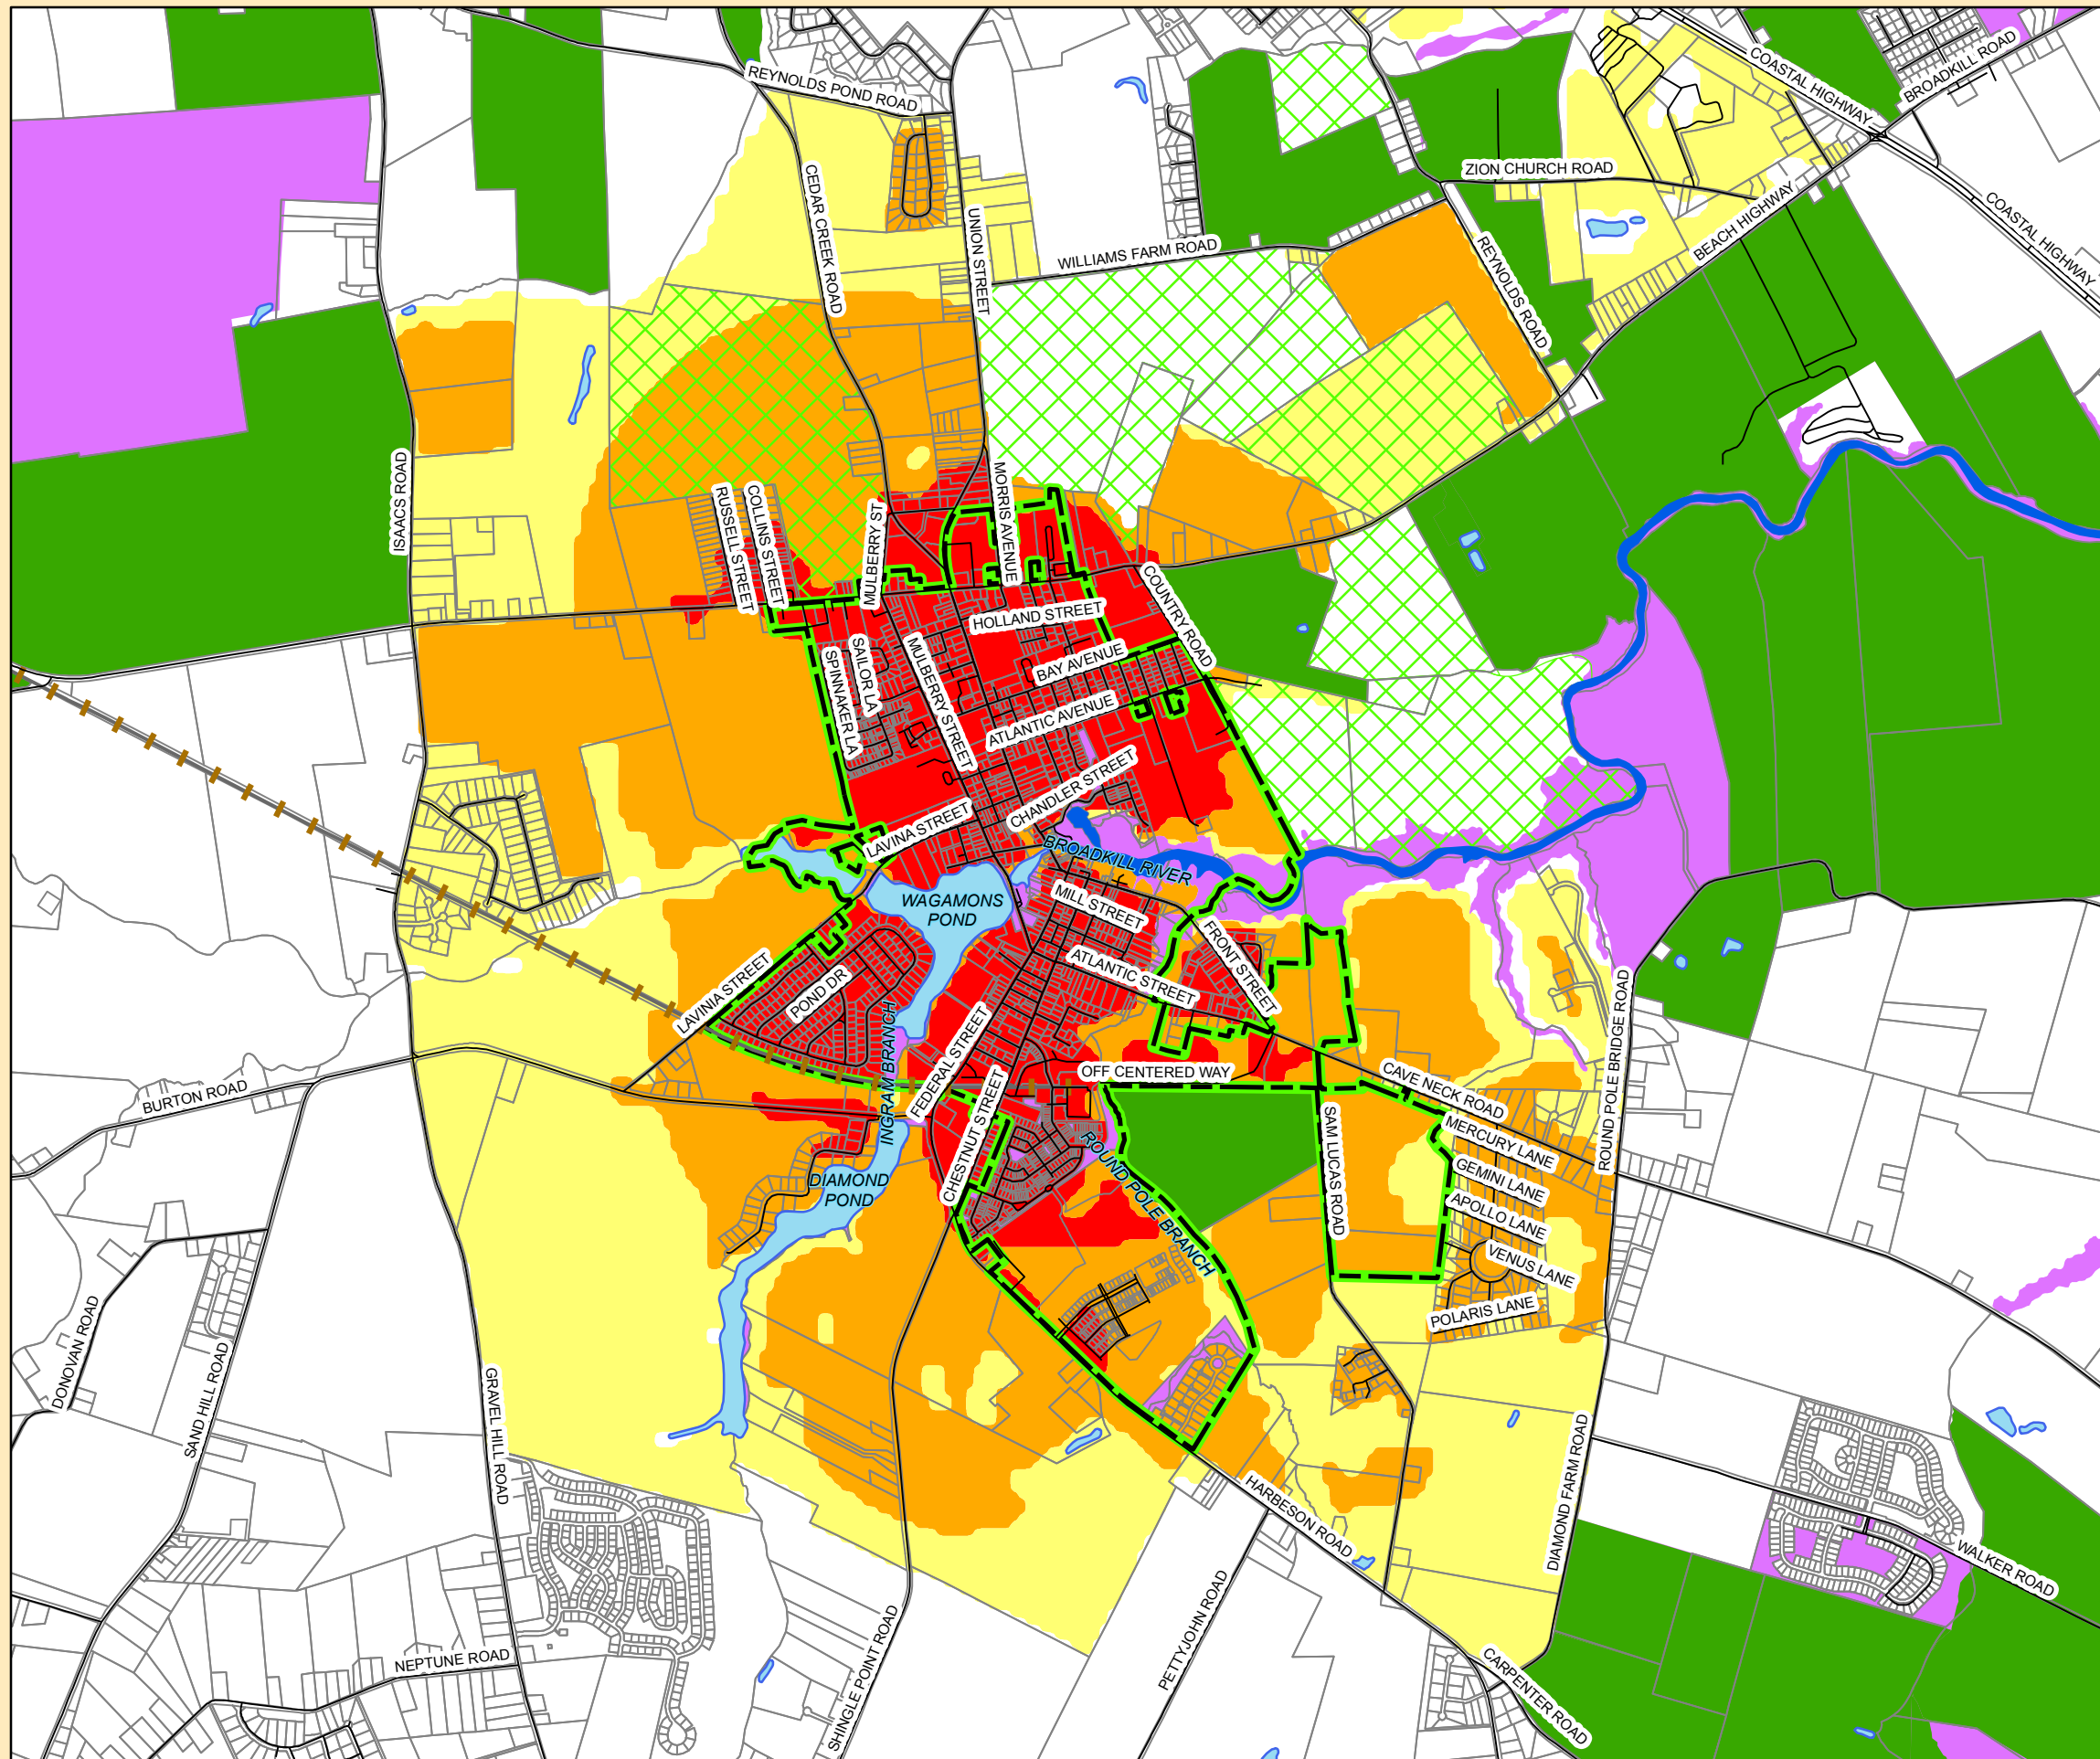

Town of Milton, Delaware

Exhibit H: 2015 State Strategies & Investment Levels, Agricultural Districts

- Roads
- +— Railroads
- ▭ Town Boundary
- ▭ Lake/Pond
- ▭ River/Stream
- ▭ Tax Parcels
- Agricultural Districts**
- ▨ District
- ▭ Easement
- Investment Level**
- ▭ Level 1
- ▭ Level 2
- ▭ Level 3
- ▭ Level 4
- ▭ Natural Areas, Parks, Tidal Wetlands

January 2017

Sources:
 Roads: Delaware Department of Transportation centerline file
 Railroads: United States Geological Survey
 Tax Parcels: State of Delaware FirstMAP state tax parcels
 Municipal boundaries: Delaware Office of State Planning Coordination
 Investment Levels: Delaware Office of State Planning Coordination

Note:
 This map is a depiction of the best available information provided by the sources listed. Pennoni does not guarantee the accuracy of the data shown. Users of this map shall be responsible for verifying all information.