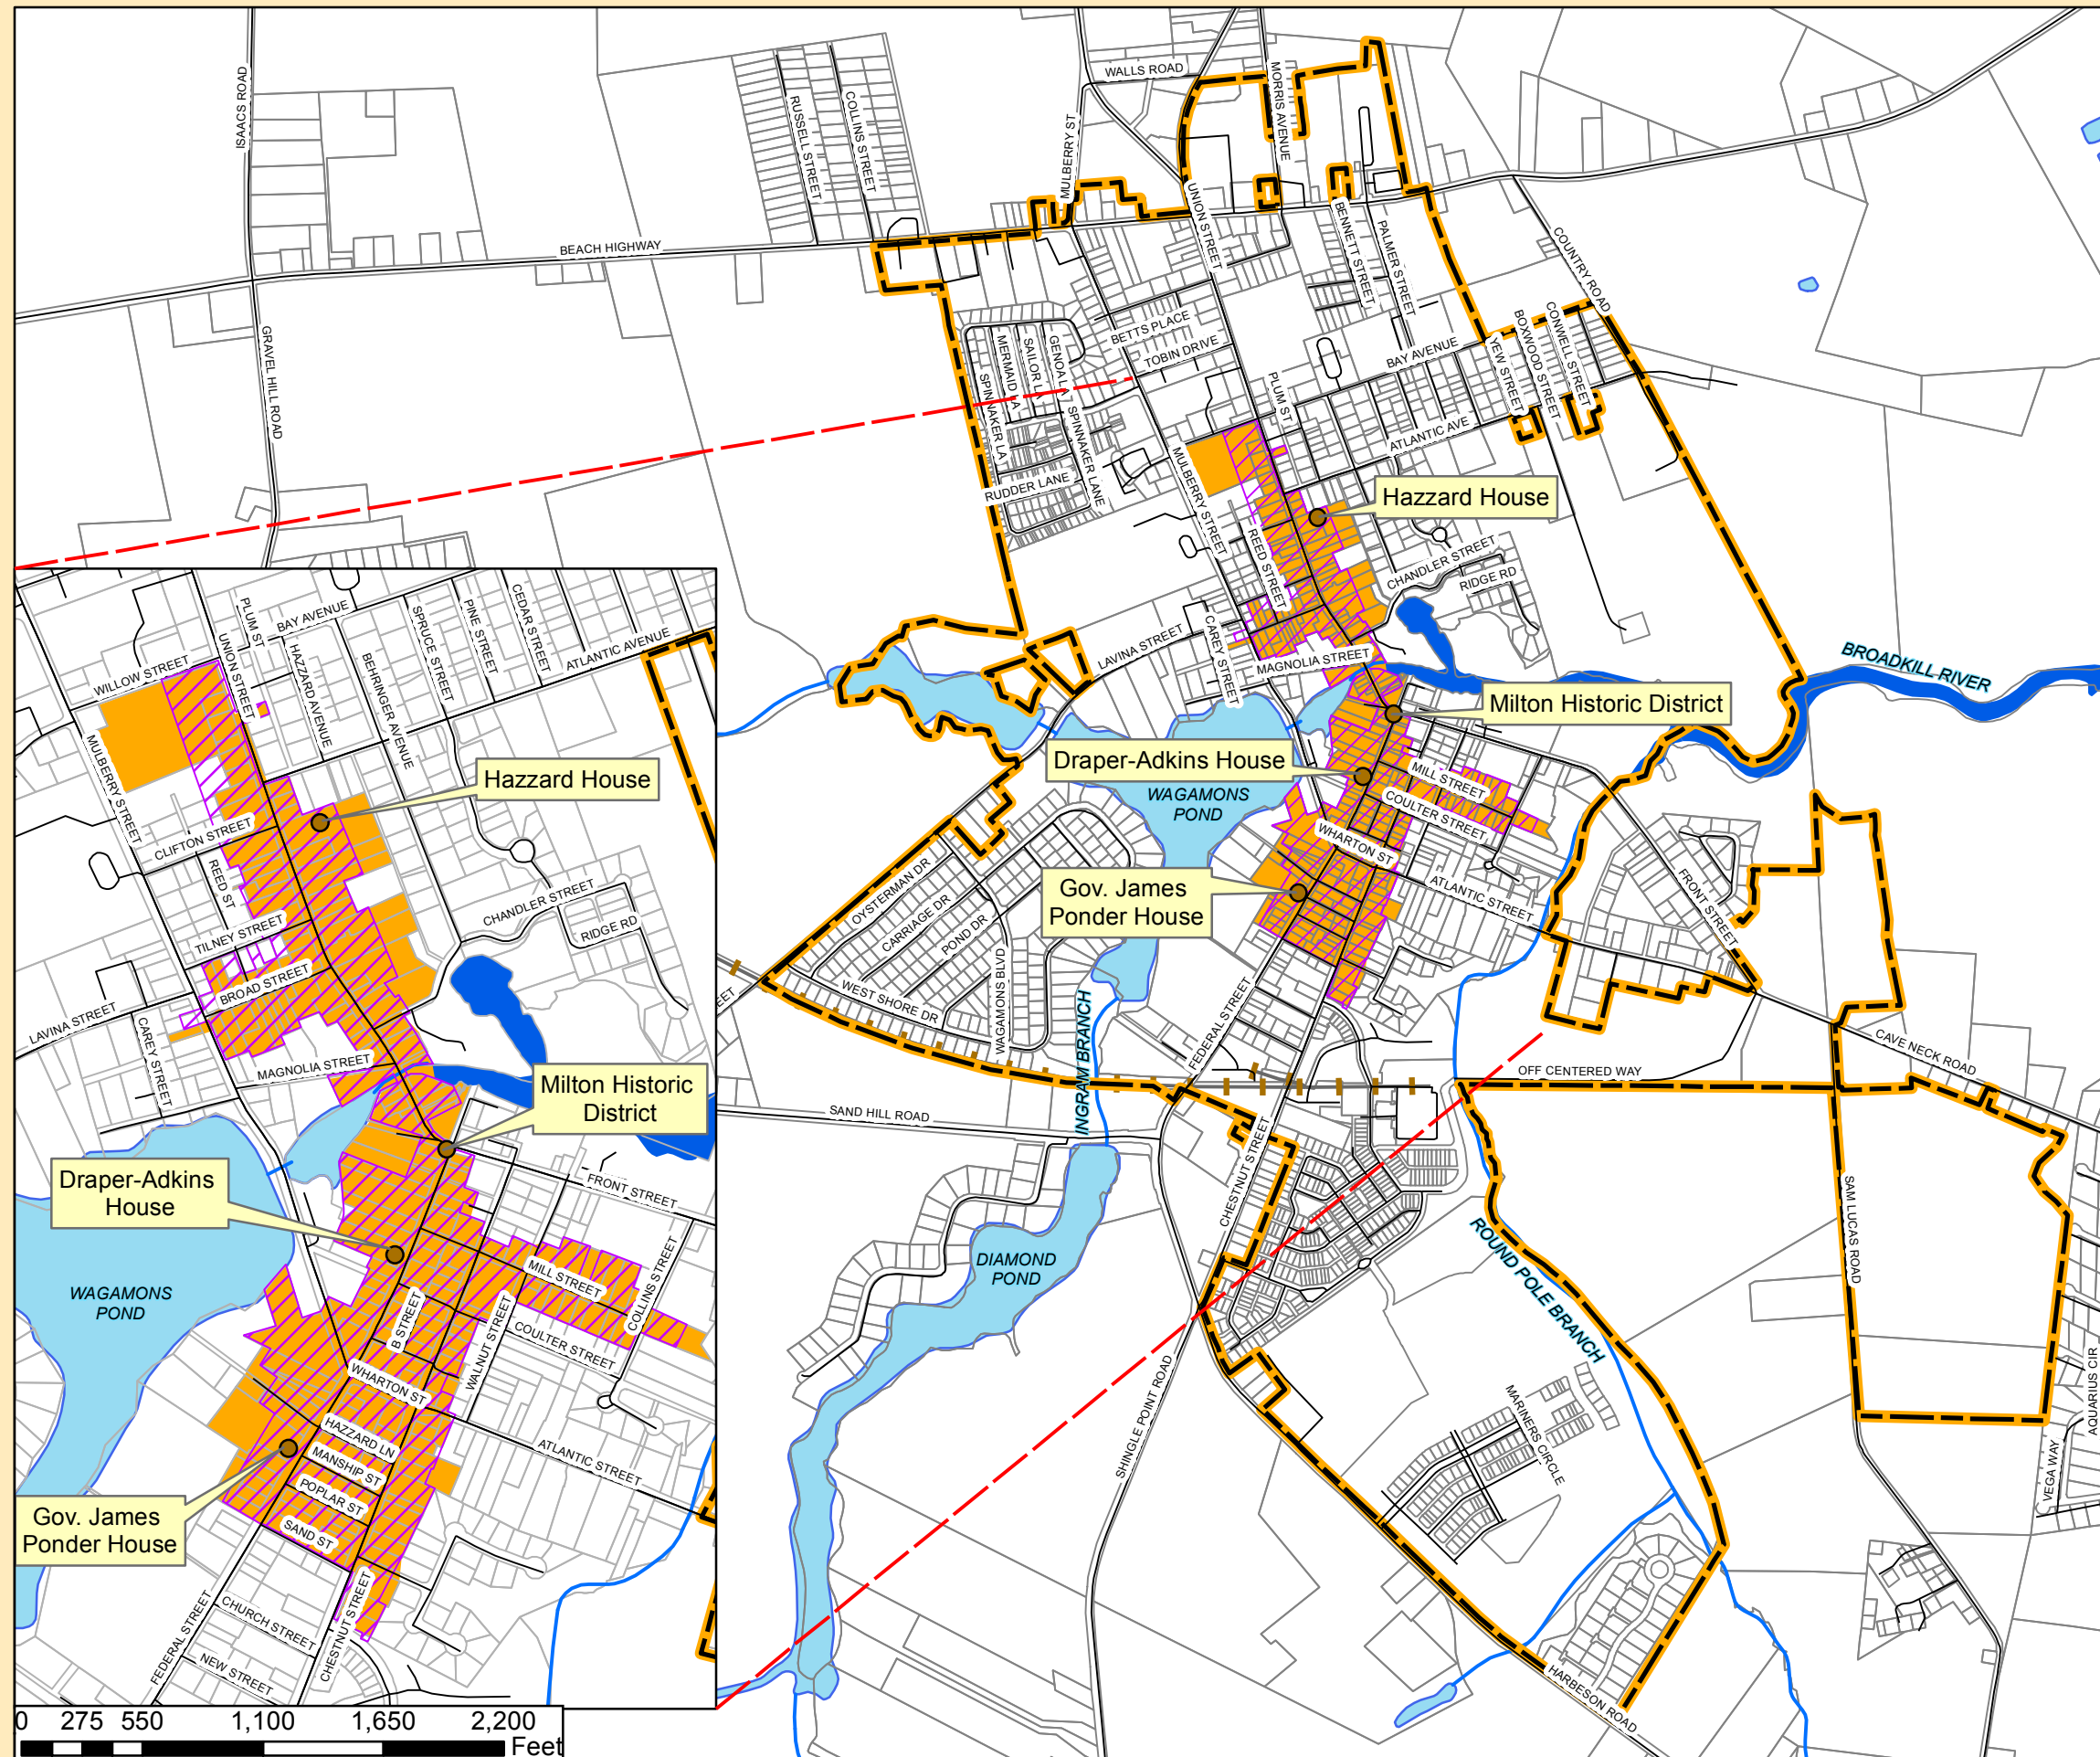

# Town of Milton, Delaware

## Exhibit J: Historic Resources

- National Register of Historic Places
- Roads
- Town Boundary
- Railroads
- Tax Parcels
- National Historic Districts
- Milton Historic District
- Lake/Pond
- River/Stream

January 2017

Sources:  
 Roads: Delaware Department of Transportation centerline file  
 Tax Parcels: State of Delaware FirstMAP state tax parcels  
 Municipal boundaries: Delaware Office of State Planning Coordination  
 Historic District: Town of Milton  
 Historic Places: National Park Service  
 National Historic Districts: National Register of Historic Places, Delaware FirstMAP  
 Water Areas: United States Geological Survey, National Hydrography Dataset

Note:  
 This map is a depiction of the best available information provided by the sources listed. Pennoni does not guarantee the accuracy of the data shown. Users of this map shall be responsible for verifying all information.