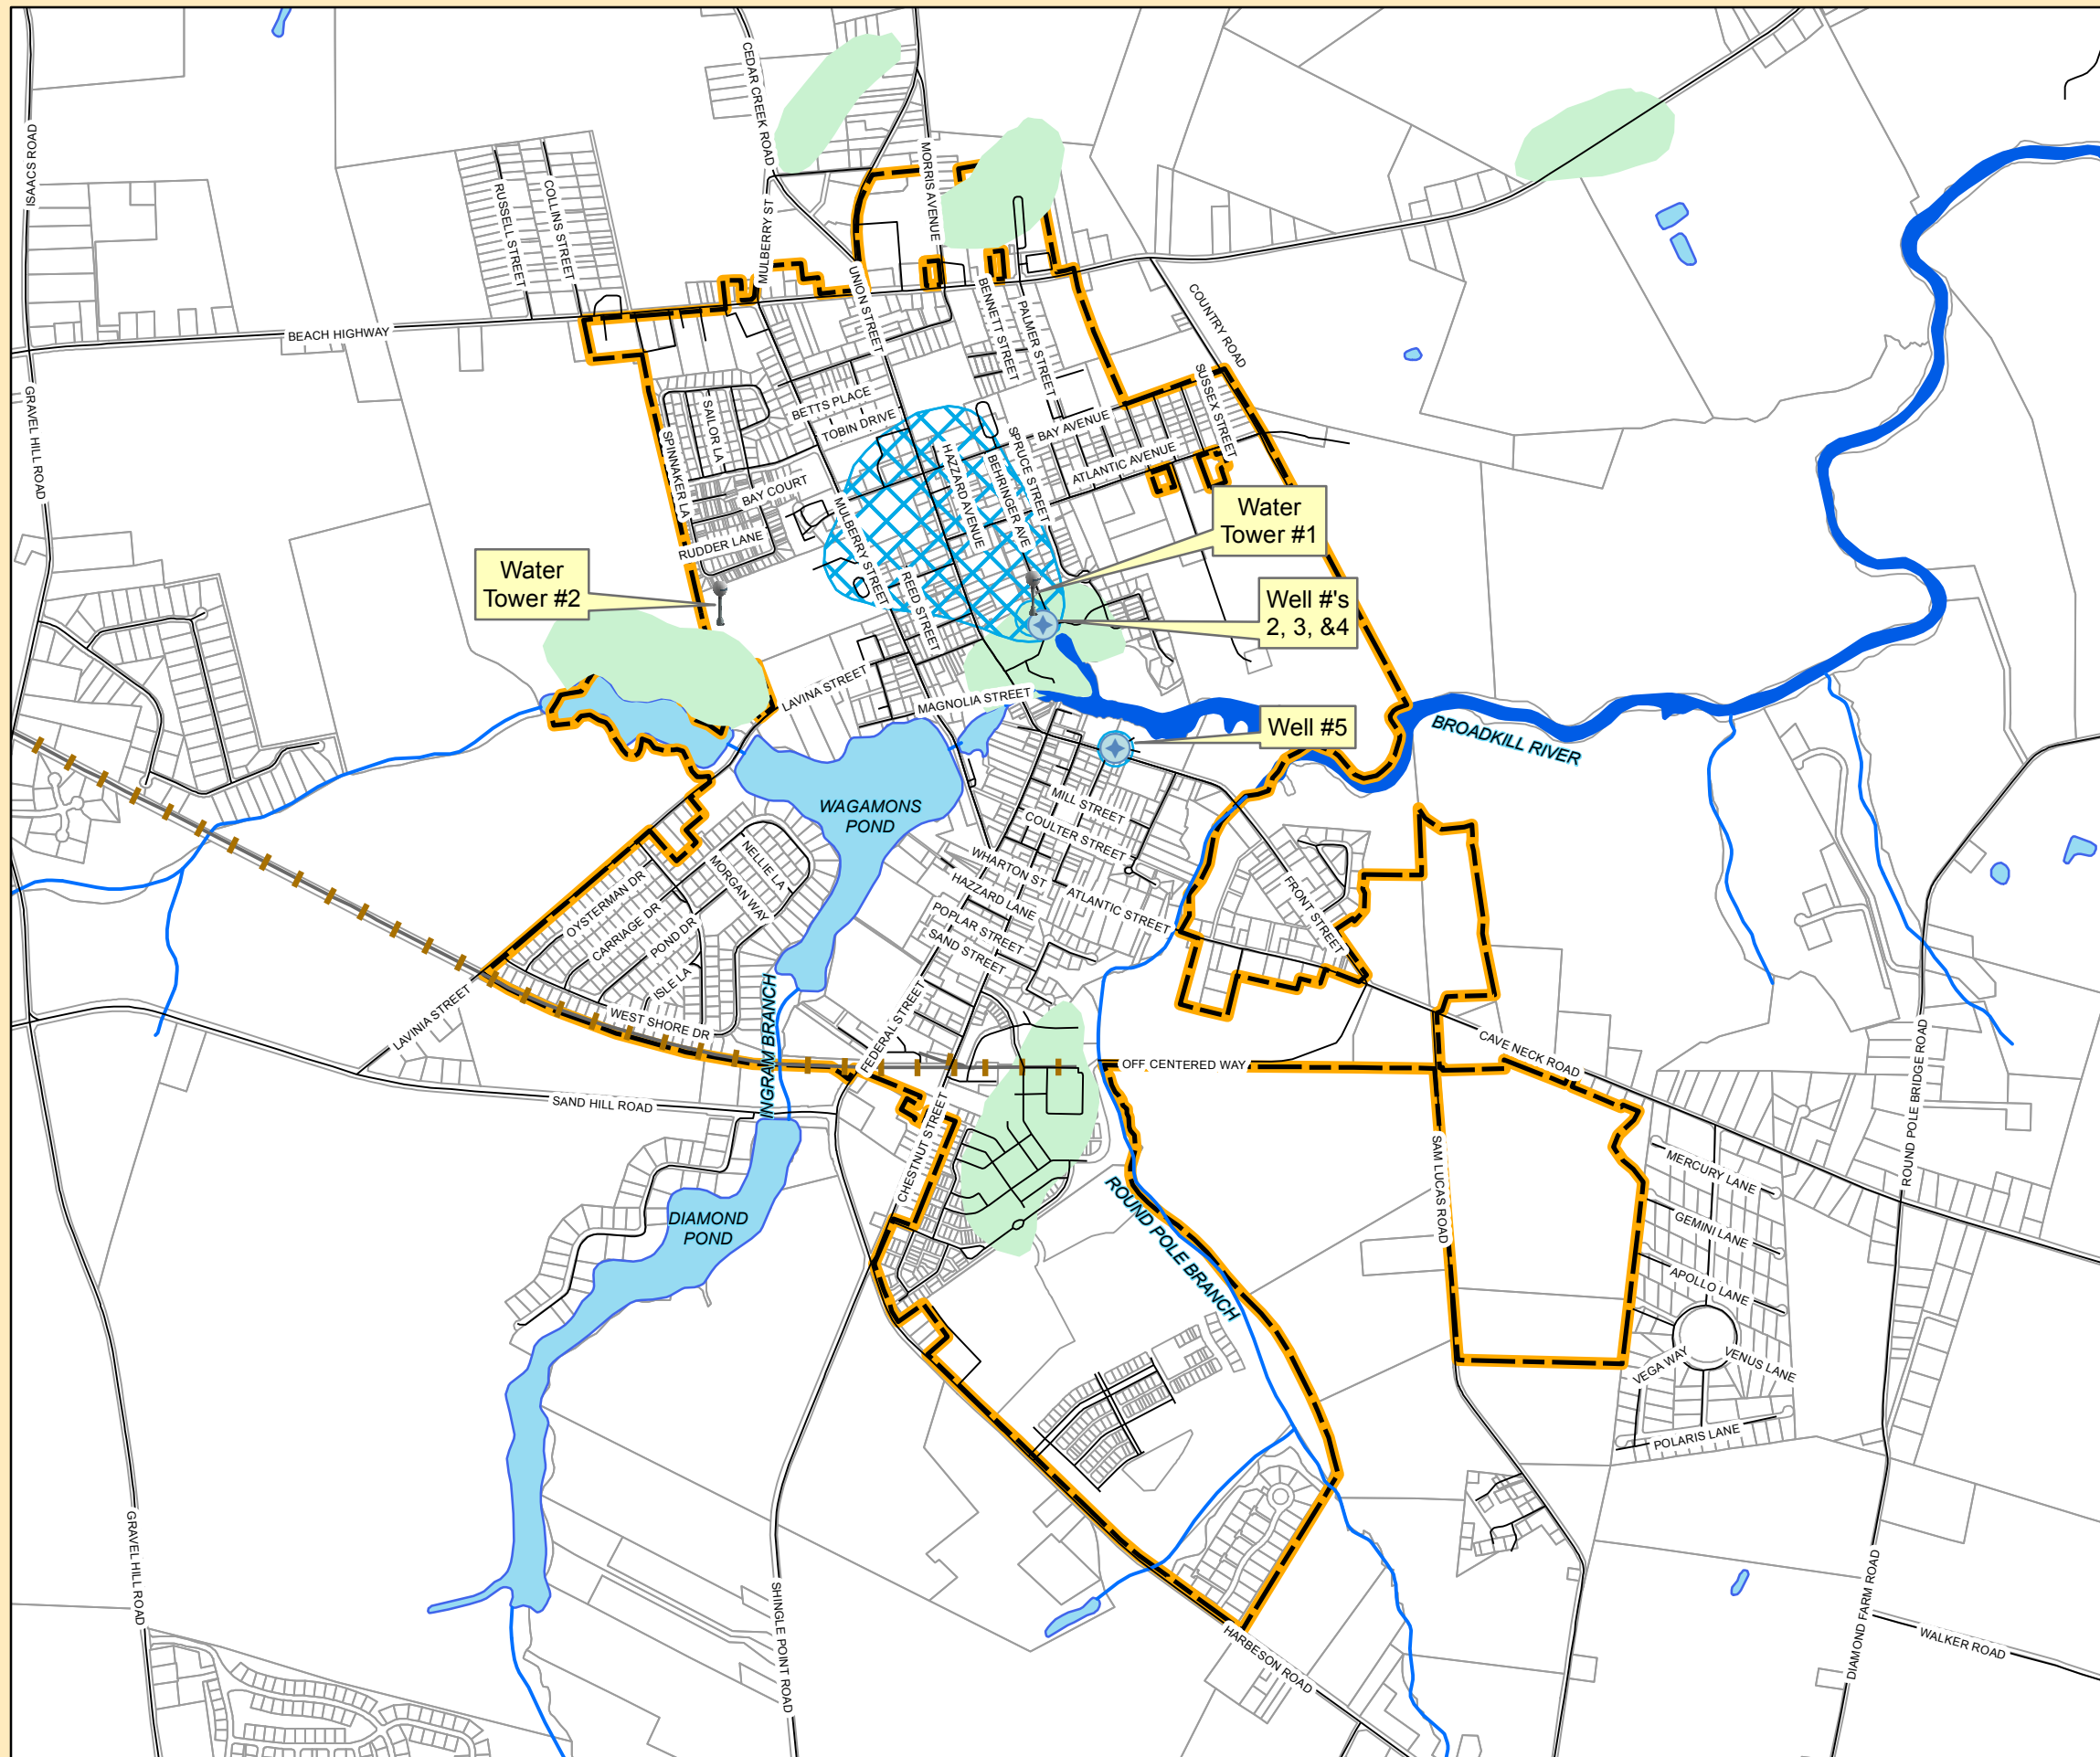

# Town of Milton, Delaware

## Exhibit K: Source Water Resources

- Roads
- +— Railroads
- ▨ WellHead Protection Areas
- Excellent Recharge Areas
- ▭ Town Boundary
- Lake/Pond
- River/Stream
- Tax Parcels
- ⊕ Public Wells
- ⊕ Water Towers

January 2017

Sources:  
 Excellent Groundwater Recharge areas: DNREC  
 WellHead Protection areas: DNREC  
 Roads: Delaware DeIDOT centerline file  
 Tax Parcels: State of Delaware FirstMap

Notes:  
 This map is a depiction of the best available information provided by the sources listed. Pennoni does not guarantee the accuracy of the data shown. Users of this map shall be responsible for verifying all information.