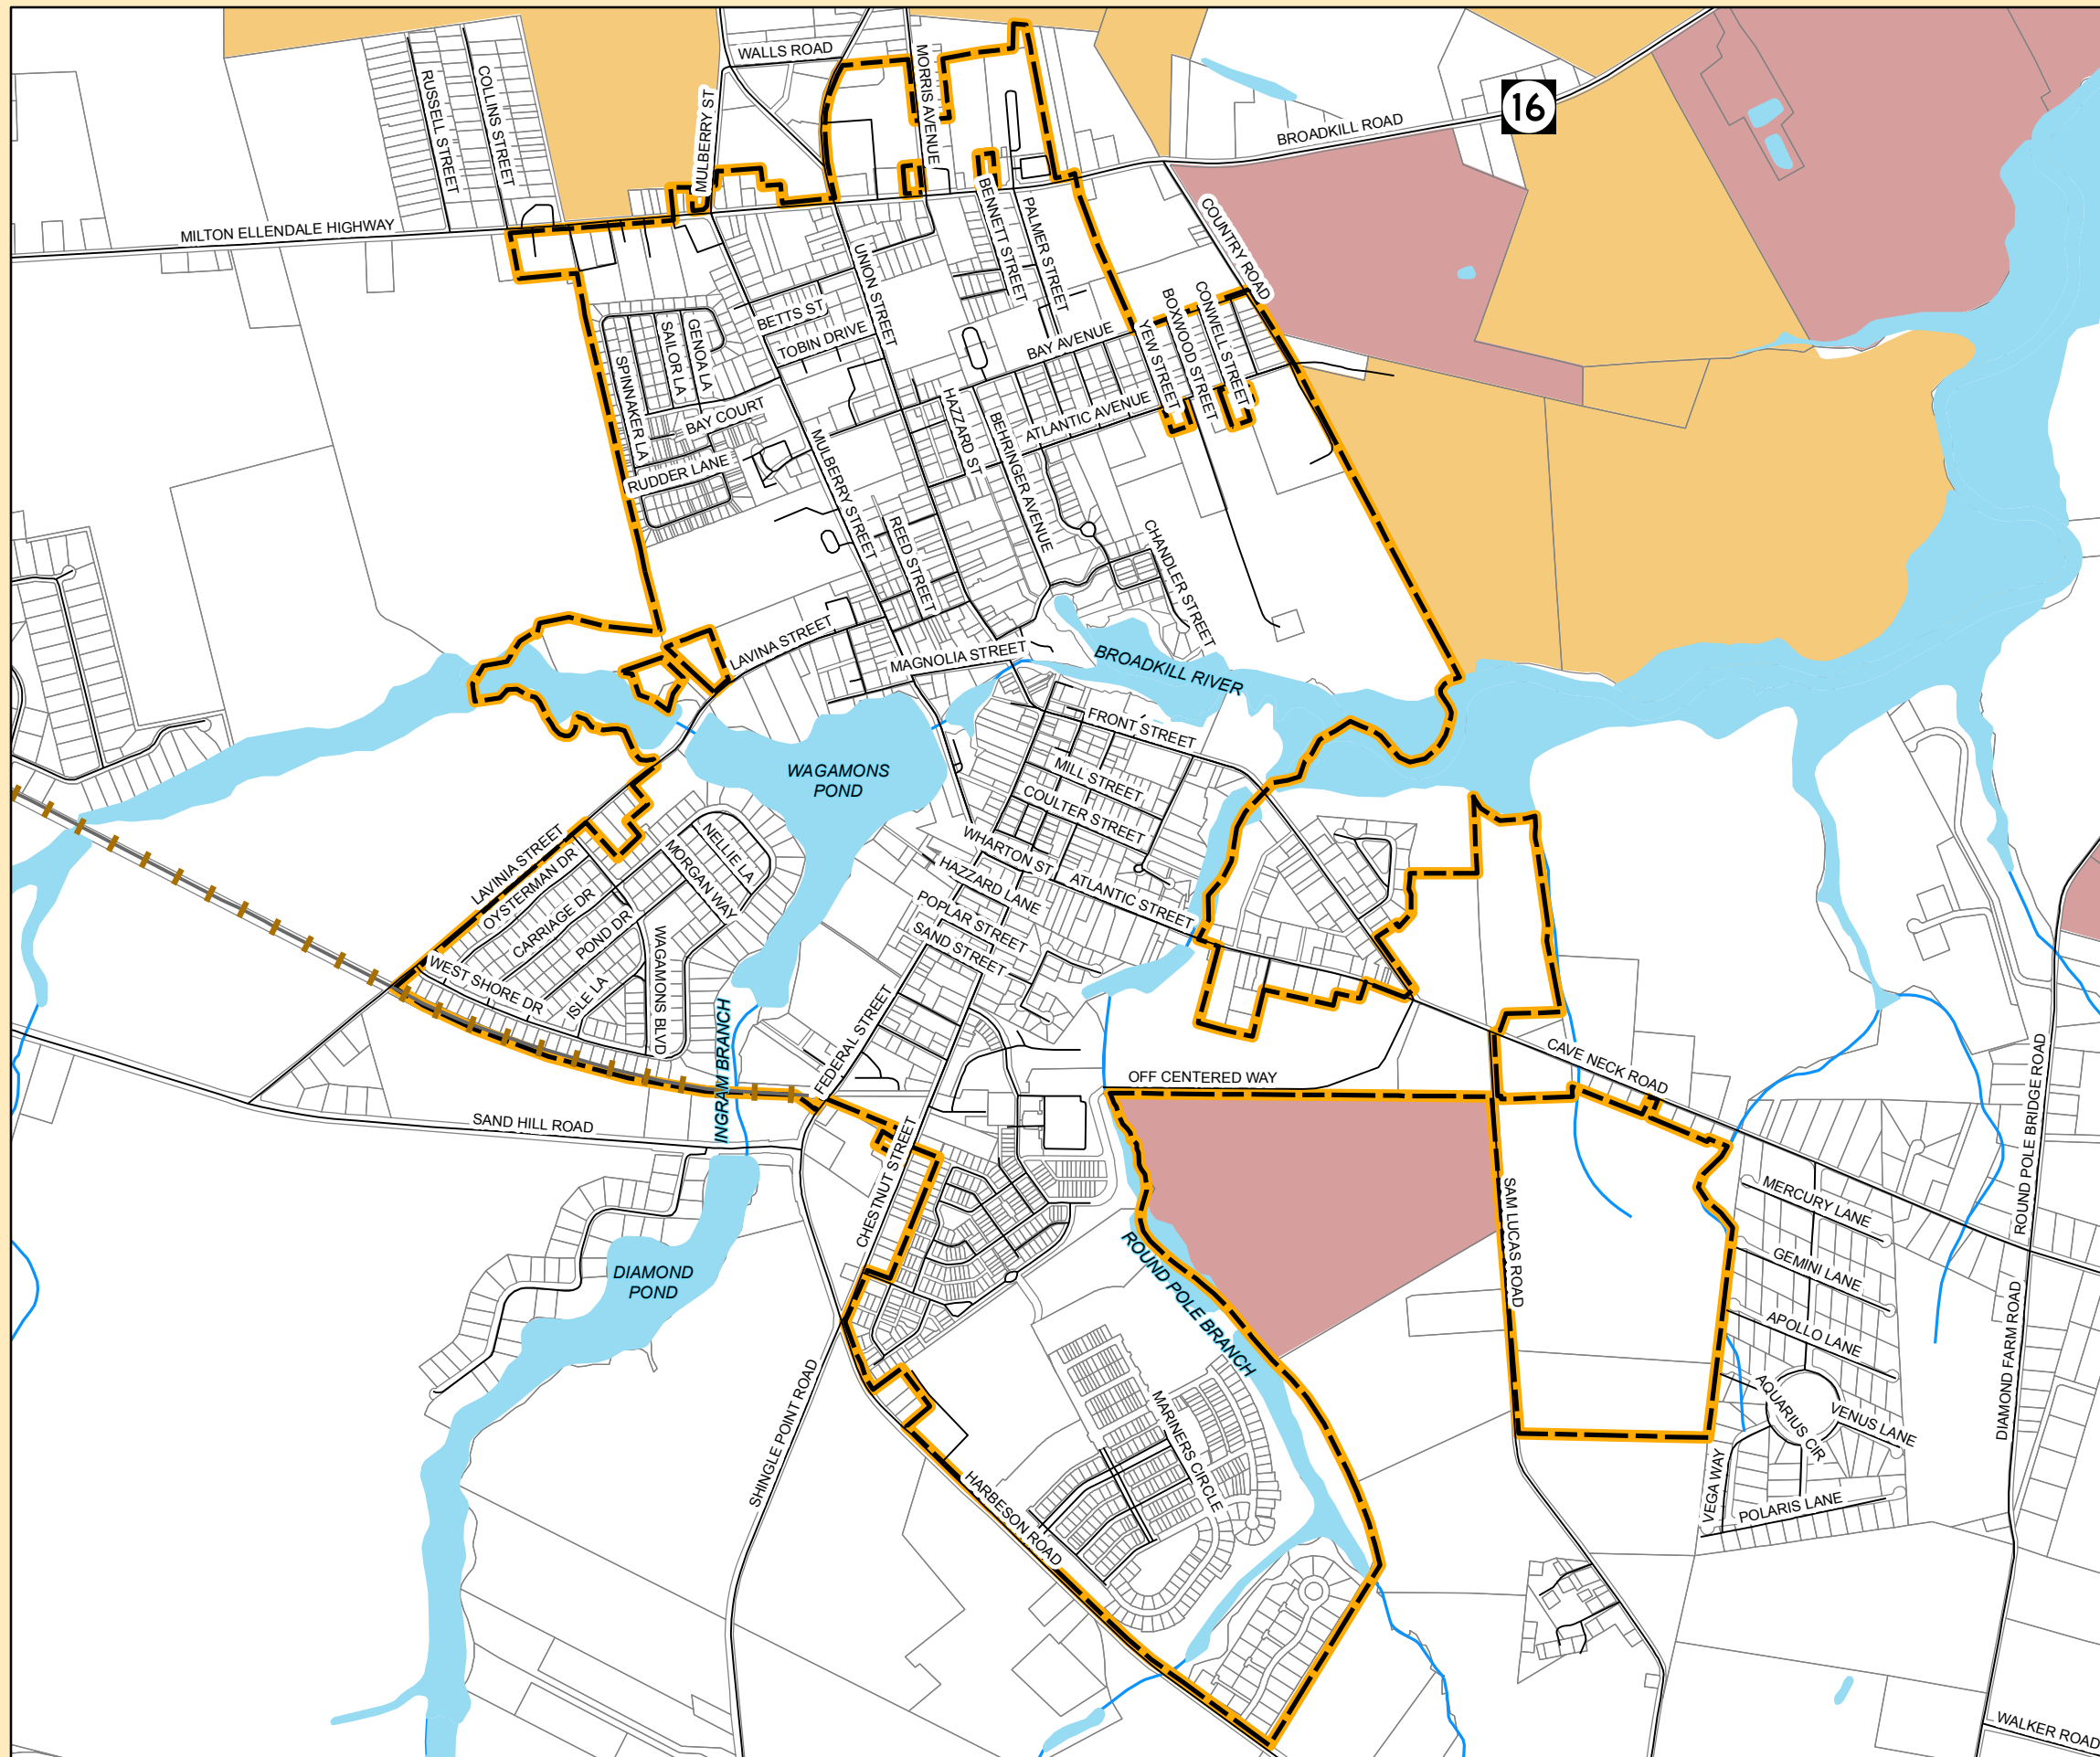

Town of Milton, Delaware

Exhibit D2: Agricultural Lands

- Roads
- +— Railroads or Tracks
- Streams
- Town Boundary
- Lakes, Ponds, & Rivers
- Tax Parcels
- Agricultural Easements
- Agricultural Districts

May 2017

Sources:
 Roads: Delaware Department of Transportation centerline file
 Railroads: United States Geological Survey
 Tax Parcels: State of Delaware FirstMAP state tax parcels
 Municipal boundaries: Delaware Office of State Planning Coordination
 Agricultural Districts: Delaware Department of Agriculture, 2013
 Water Areas: United States Geological Survey, National Hydrography Dataset

Note:
 This map is a depiction of the best available information provided by the sources listed. Pennoni does not guarantee the accuracy of the data shown. Users of this map shall be responsible for verifying all information.