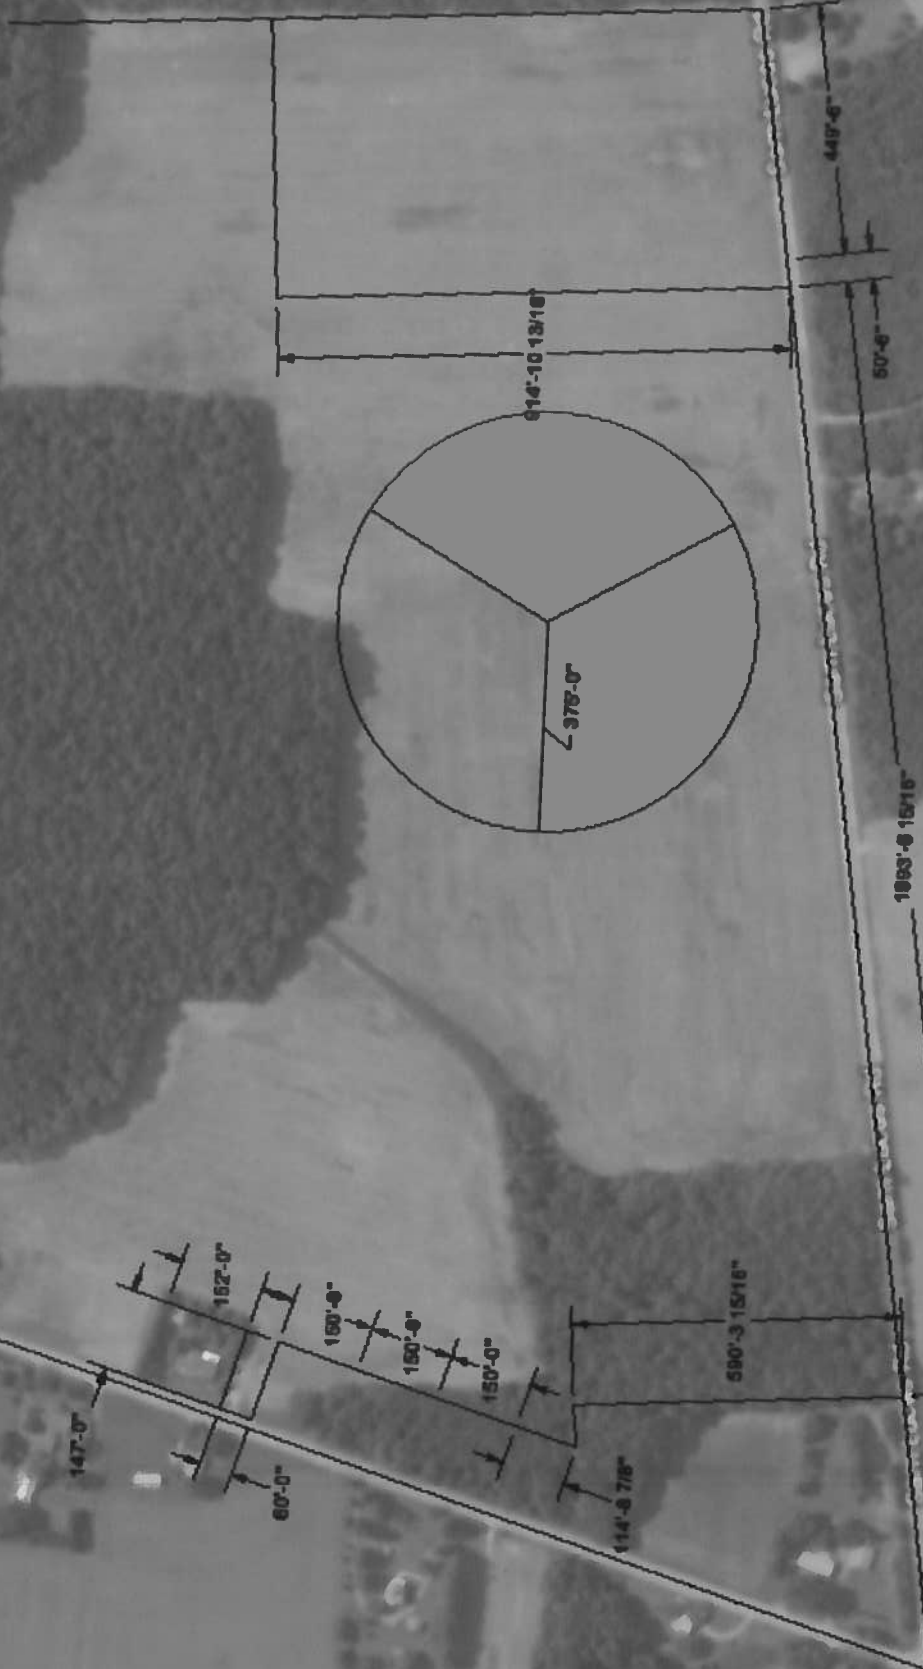

Vega Way

W Polo Ln

W Central Ln

147'-0"

152'-0"

150'-0"

150'-0"

150'-0"

114'-8 7/16"

590'-3 15/16"

60'-0"

471'-10 11/16"

1093'-8 15/16"

448'-6"

50'-6"

914'-10 13/16"

375'-0"